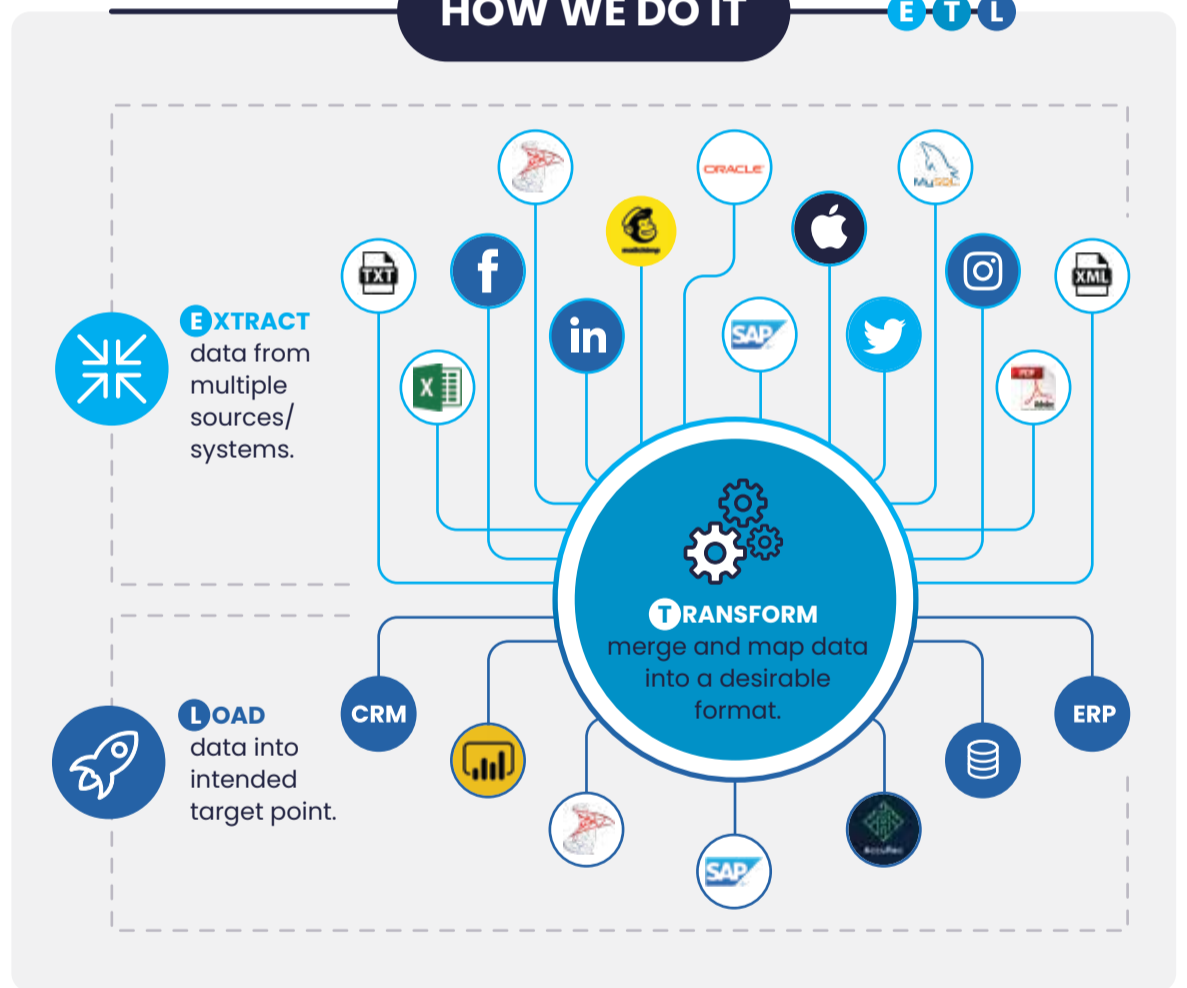

BizWize

the things that matter

Data Integration & Data Quality

Our Platform enables the **preparation, integration & governance** of your companies data.

CURRENT REALITY

"The number of **applications** they use for business has **spiked**."

"The number of **vendors, suppliers and partners** they must work with has also **increased**."

65%
OF FIRMS SAY

"The **volume and variety of data** has **increased**."

50%
OF FIRMS SAY

88%
OF FIRMS SAY

A managed-services approach to integration lets organizations focus more time on **driving value from data**, and less on technical implementation and integration maintenance.

BENEFITS

Dramatically accelerate the time it takes to build, embed, and deploy data integrations projects.

Increased productivity: Do more with fewer resources.

Data Integration can help you **increase new system adoption**.

Improve your customers and business partners experiences which leads to better relationships.

HOW WE DO IT

E T L

This vastly accelerates the discovery and availability of real-time, analytics-ready data by automating data streaming, refinement, cataloguing and publishing.